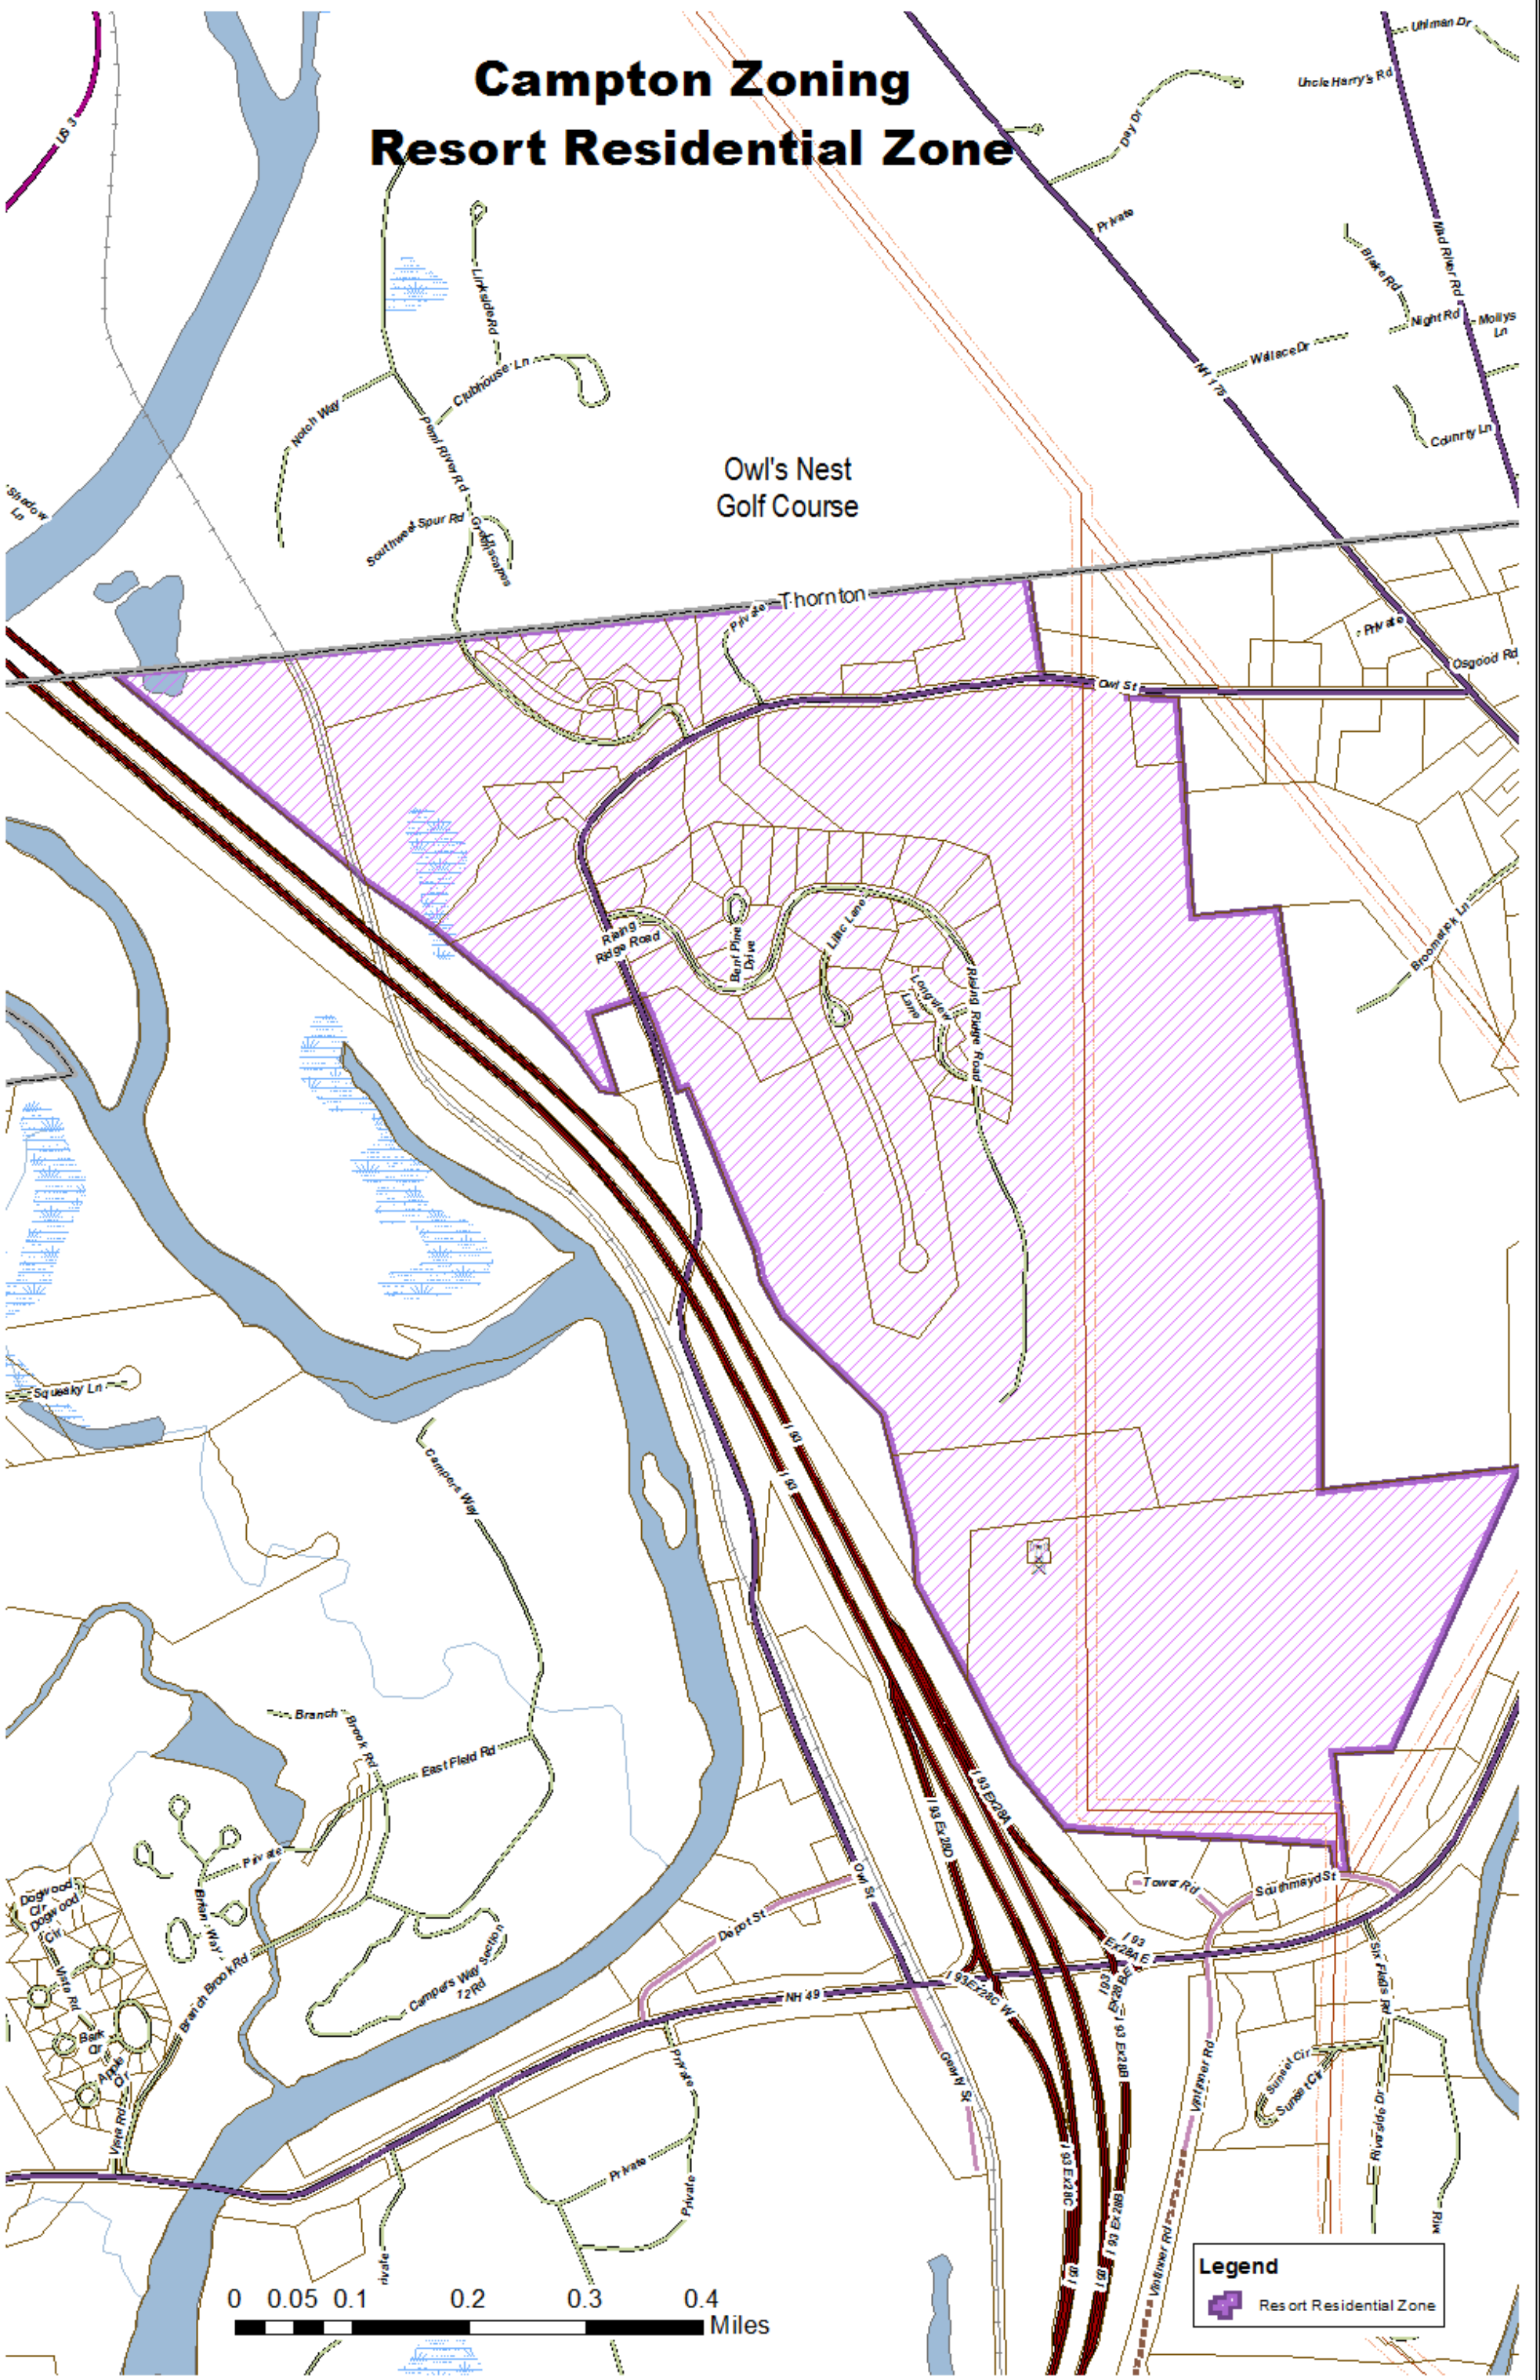

# Campton Zoning Resort Residential Zone

Owl's Nest  
Golf Course

0 0.05 0.1 0.2 0.3 0.4 Miles

**Legend**  
Resort Residential Zone