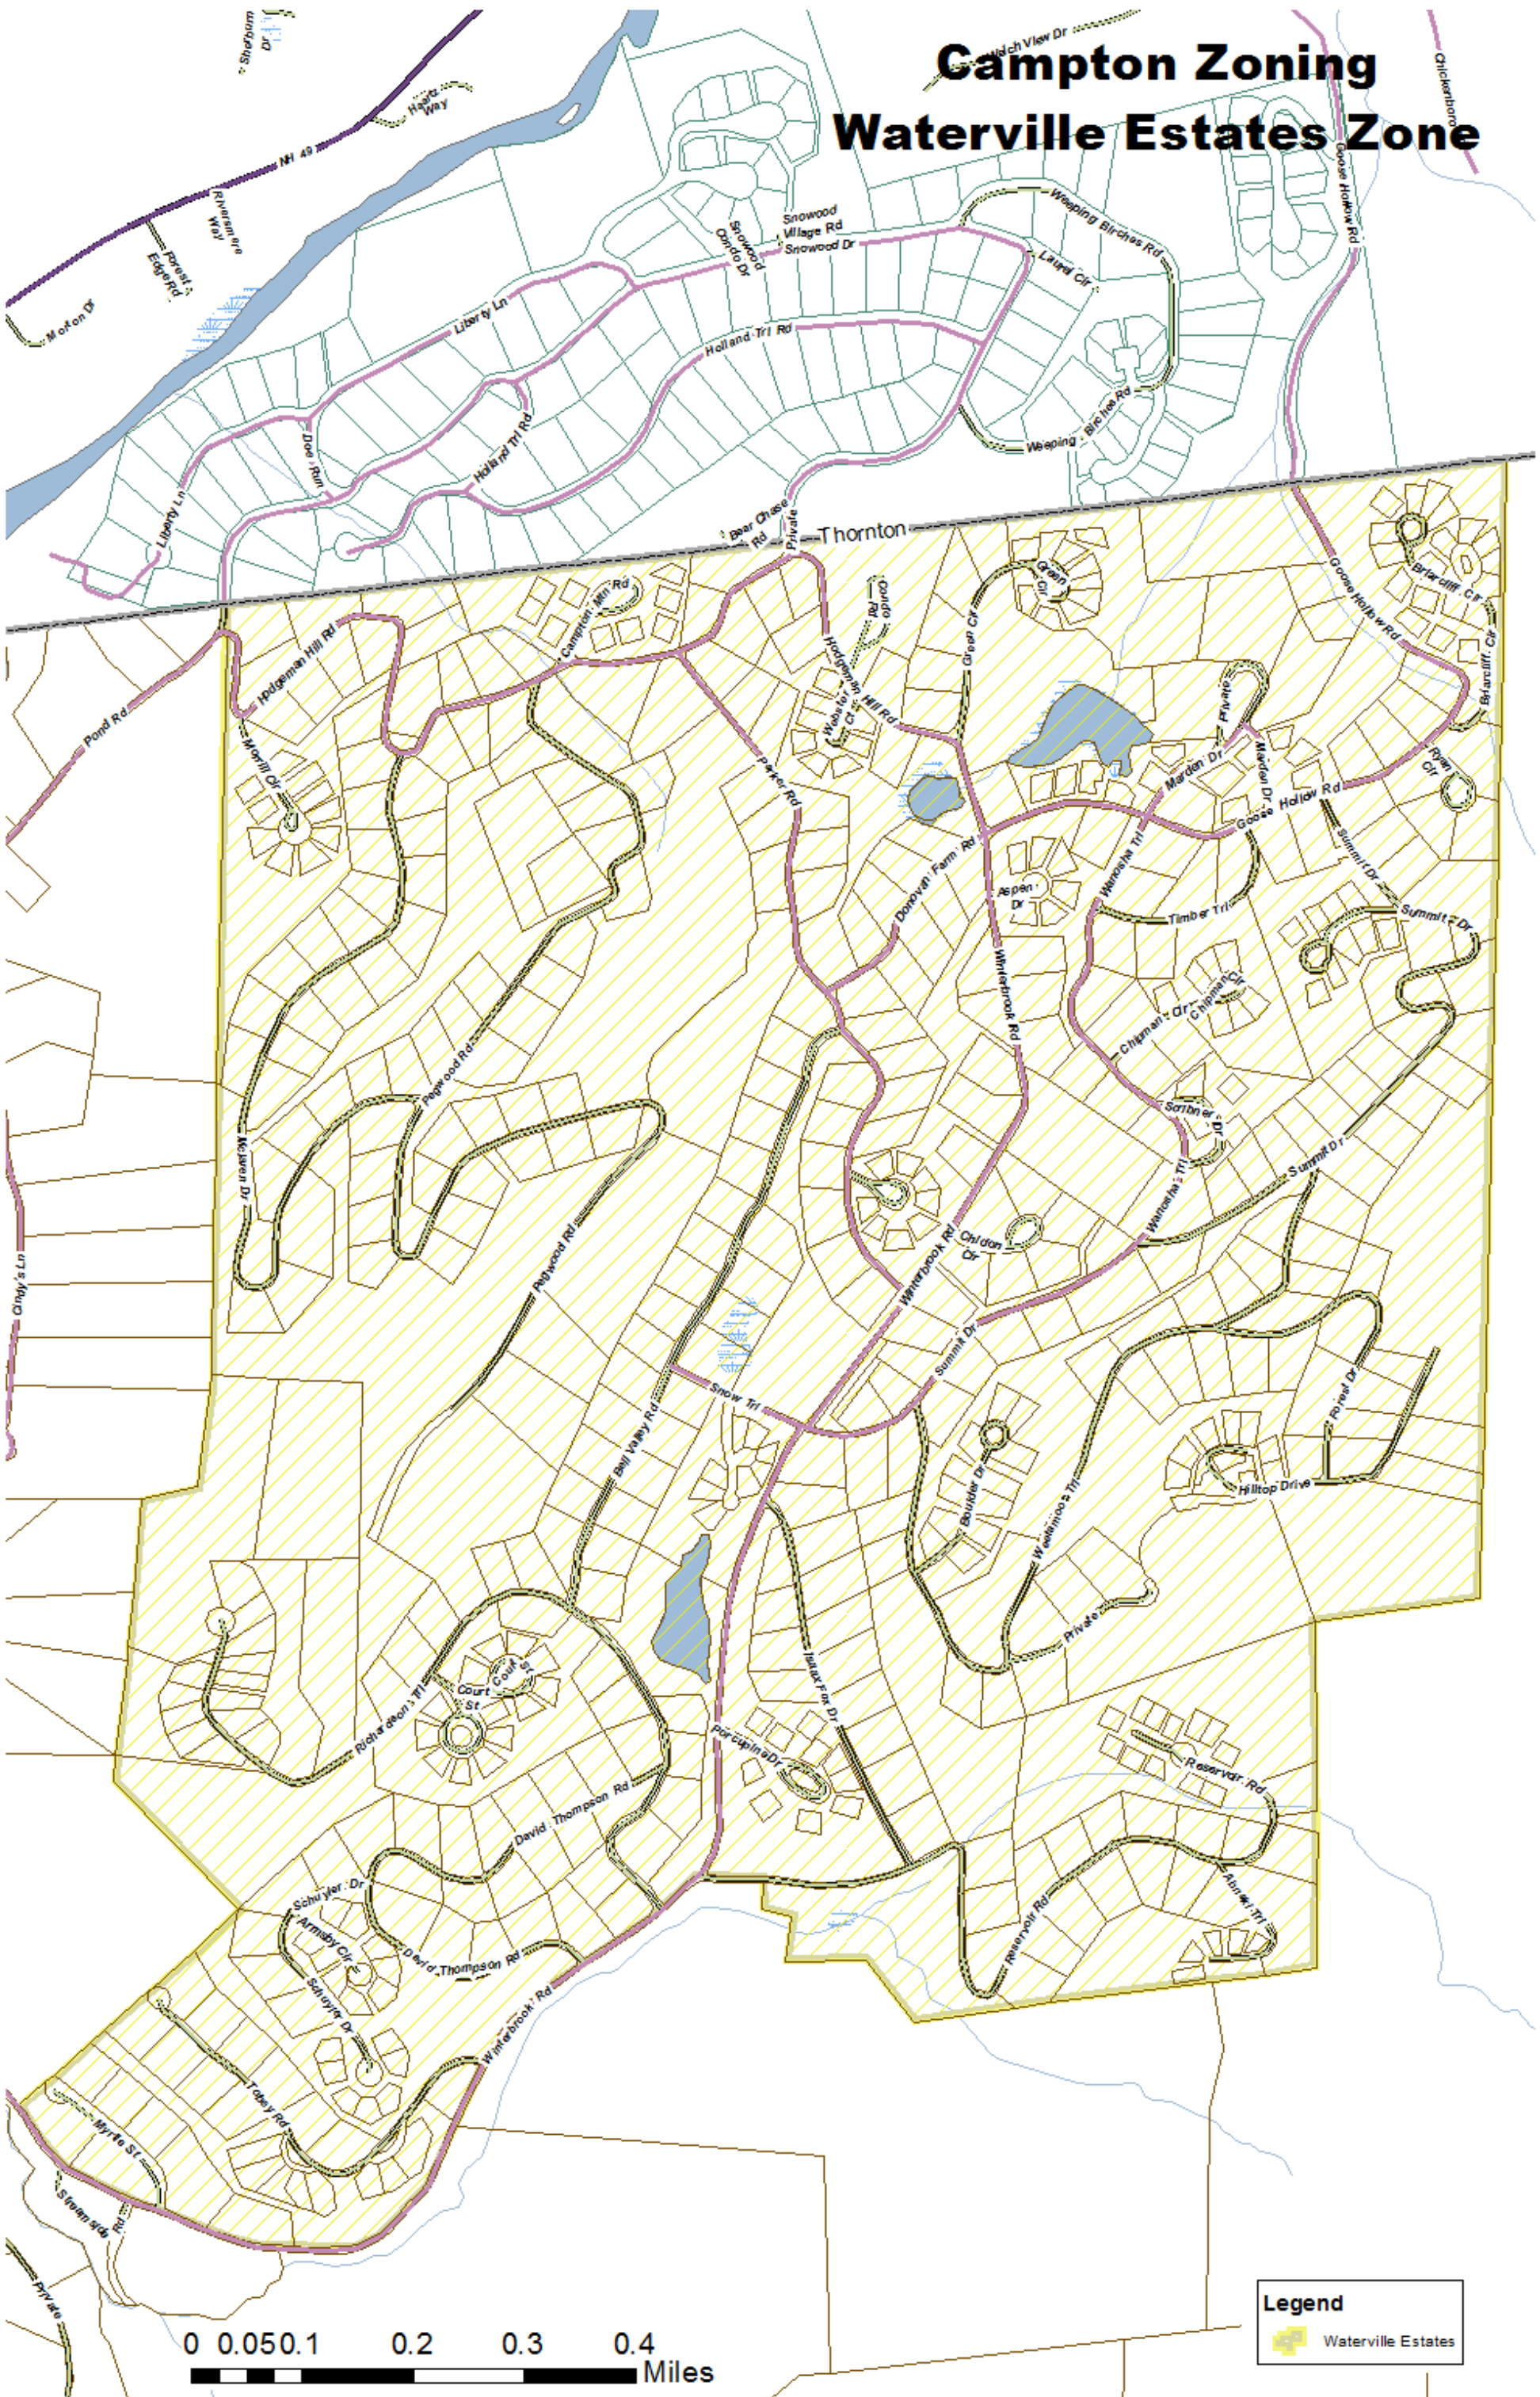

Campton Zoning Waterville Estates Zone

Legend
[Yellow shaded area symbol] Waterville Estates